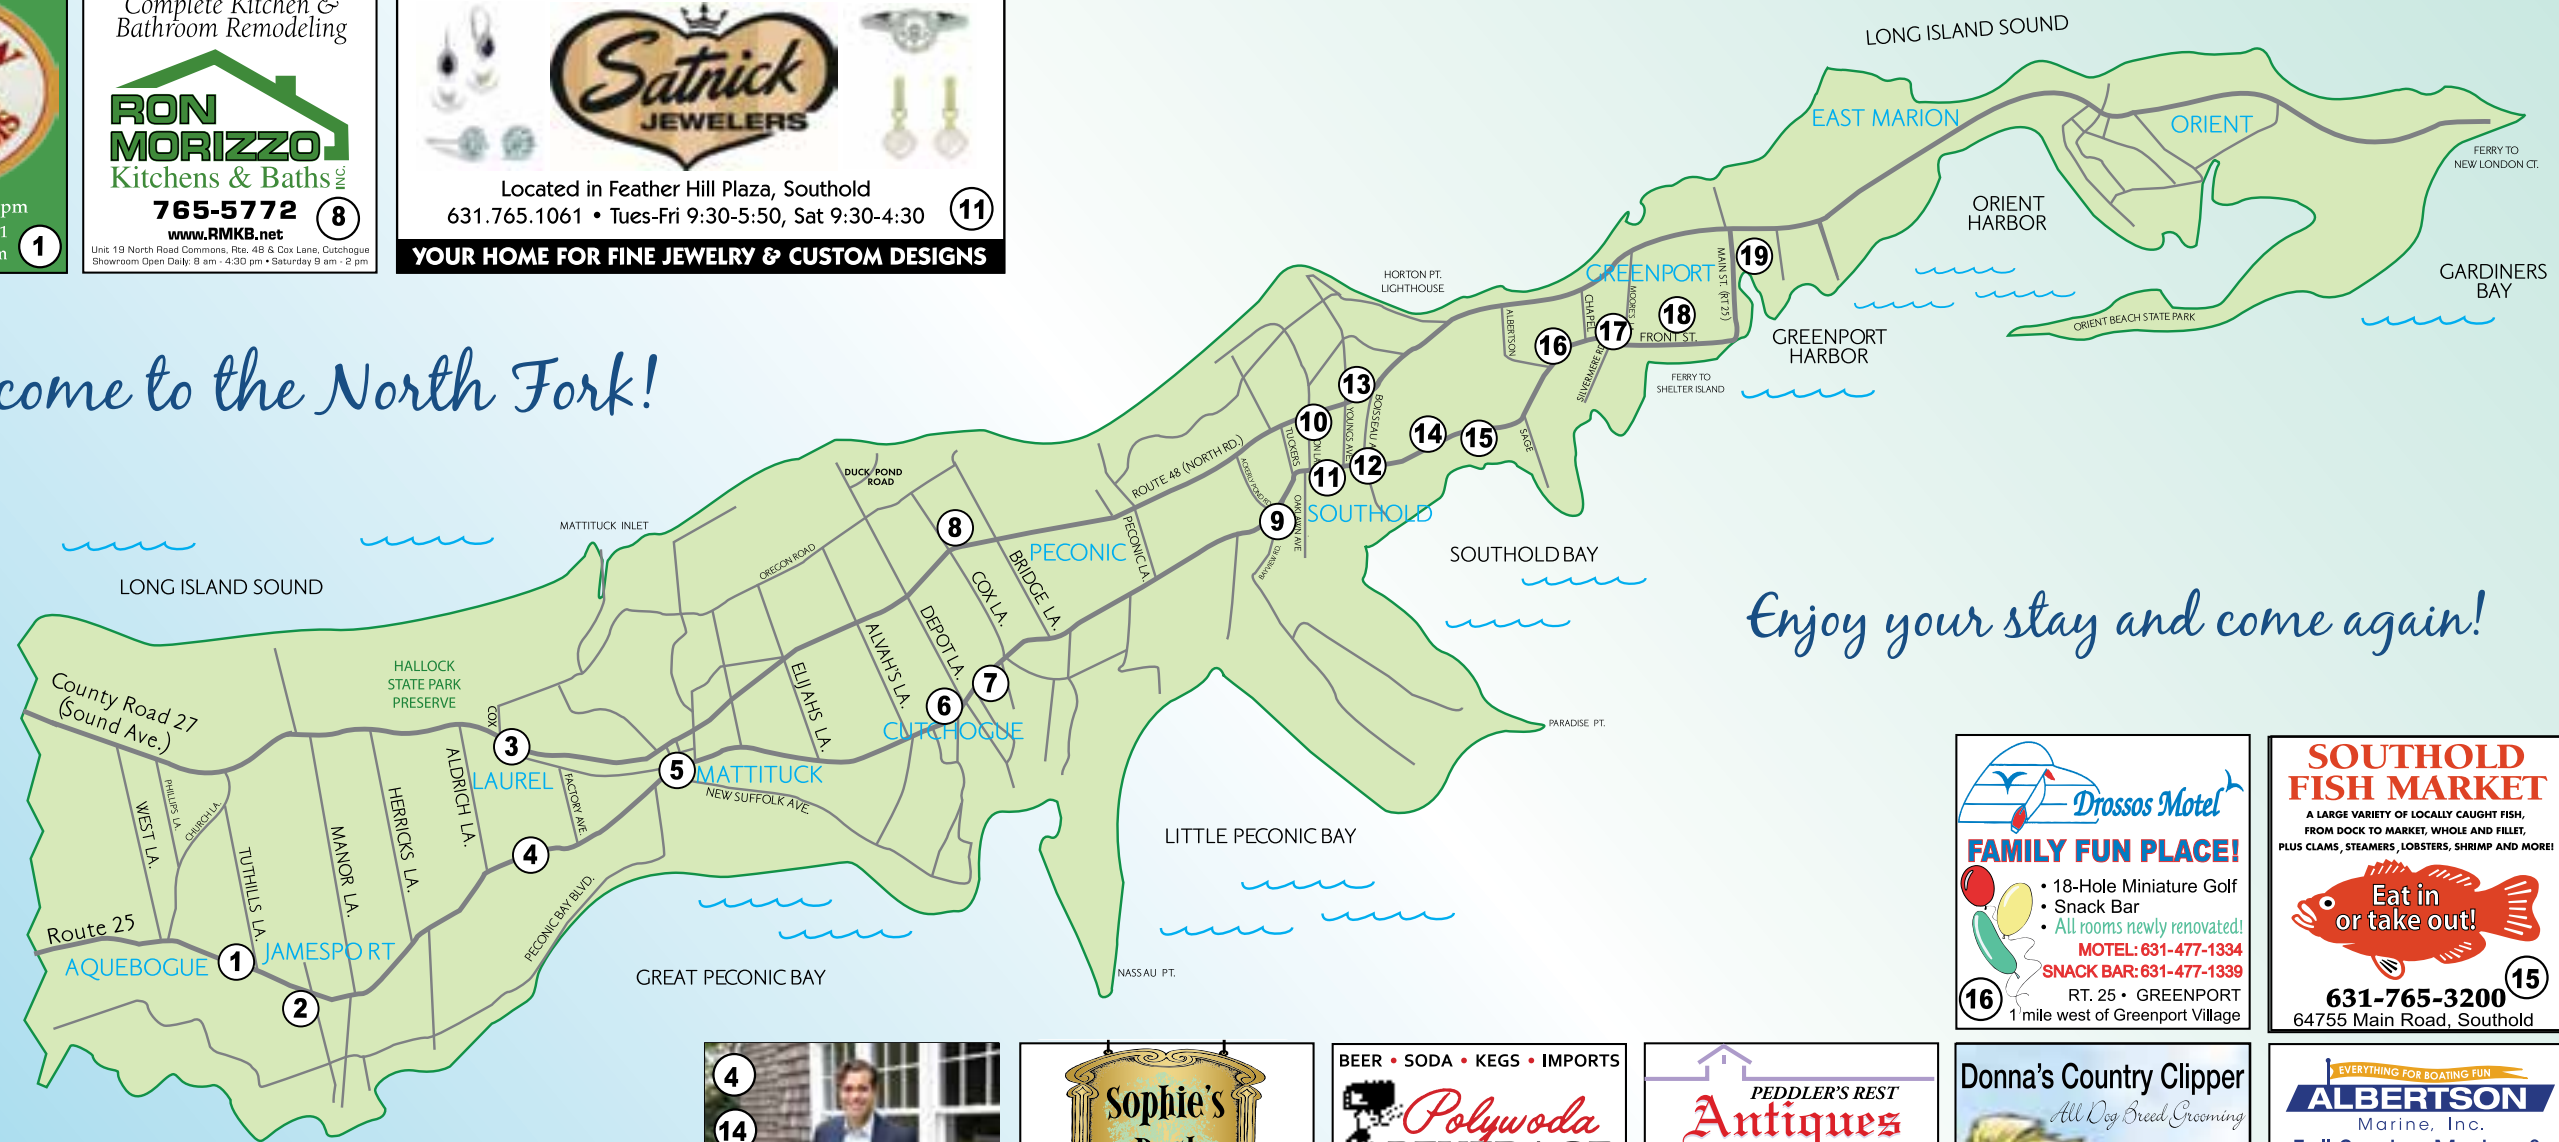

Southold Village
Liquor Store

FAMILY OWNED AND OPERATED

**WINE & SPIRIT
BOUTIQUE**

54655 MAIN ROAD, SOUTHOLD
ACROSS FROM SOUTHOLD IGA

631.765.5434 ⑪

**COUNTRY VIEW
FARM STAND** ⑭

Home-baked Pies • Fruits & Vegetables
Jams & Jellies • Eggs • Cheeses • Honey

57995 MAIN RD, SOUTHOLD
Sun - Thurs 8:30-5:30 • Fri & Sat 8-7pm
OPEN 7 DAYS • 631.903.1335

**COUNTRY CORNER
Cafe** ⑫

631-765-6766

Breakfast • Lunch • Dinner
28 Flavor Ice Cream Parlor

55765 MAIN RD. SOUTHOLD

*White Blossom
House*

HISTORIC INN
CIRCA 1830

In the heart
of wineries and
sandy beaches.
Two bedroom
cottage units rented
by the day (min 2)
or by the week,
or the month.

9 whiteblossomhouse.com

ACADEMY PRINTING SERVICES

We're from the old school!

GRAPHIC DESIGN
SOCIAL &
COMMERCIAL PRINTING
DIGITAL COLOR PRESS
PMS OFFSET PRINTING

631-765-3346 ⑩

M-F 8-5 or by appointment • 42 Horton Lane, Southold 11971
www.academyprintingservices.com

**BAYVIEW
MARKET & FARMS**

Open 7 Days 8am to 6pm
891 Main Rd, Aquebogue 11931
www.bayviewfarmmarket.com ①

Complete Kitchen &
Bathroom Remodeling

RON MORIZZO
Kitchens & Baths Inc.

765-5772 ⑧

www.RMKB.net

Unit 19 North Road Commons, Rte. 48 & Cox Lane, Cutchogue
Showroom Open Daily 9 am - 4:30 pm • Saturday 9 am - 2 pm

**Satnick
JEWELERS**

Located in Feather Hill Plaza, Southold
631.765.1061 • Tues-Fri 9:30-5:50, Sat 9:30-4:30 ⑪

YOUR HOME FOR FINE JEWELRY & CUSTOM DESIGNS

Welcome to the North Fork!

Enjoy your stay and come again!

Greenport Wines and Spirits

- Large Selection of Local and International Wines
- Half Case and Full Case Discounts
- Free Wine Tastings Every Weekend
- Gift Wrapping and Gift Baskets

www.greenportwinesandspirits.com

WE DELIVER! ⑱

631-477-6701 • 132 Front St. across from carousel

TOWN & COUNTRY
REAL ESTATE

THE RIGHT REALTOR MATTERS
NICHOLAS J. PLANAMENTO

Associate Real Estate Broker
631.948.0143 (c)
NJP@TCHamptons.com

4 ⑭

**Sophie's
Rest**

**BURGERS, THIN-CRUST PIZZAS,
FISH, WINGS & DAILY SPECIALS!**

730 Main Bayview • Southold
631.765.5700 ⑨

BEER • SODA • KEGS • IMPORTS

**Polywoda
BEVERAGE**

WE DELIVER
jpolywoda@polywodabeverage.net
631-765-5011 ⑪

55560 MAIN ROAD • SOUTHOLD

**PEDDLER'S REST
Antiques
& CUSTOM FRAME SHOP**

We sell antiques, framed art,
prints and gifts.
Specializing in custom framing
and vintage frames.

Weekdays 11-5, Sat & Sun 10-5 (closed Tues & Wed)

LYNN HARPELL, lharpell22@gmail.com
631-765-3236 ⑫

MAIN ROAD, SOUTHOLD

Donna's Country Clipper
All Dog Breed Grooming

DONNA LOTT
Professional Groomer

RTE 25/MAIN ROAD
SOUTHOLD
631.765.4166 ⑫

DONNA'S
COUNTRY
CLIPPER

EVERYTHING FOR BOATING FUN

ALBERTSON
Marine, Inc.

Full Service Marina &
Discount Ships Store

Featuring: Mercury,
Smoker Craft, Carolina Skiff,
Sea Chaser, Sunfish Sailboat

61205 Main Rd, Southold
albertsonmarine.com • 631-765-3232 ⑮

**TOWNSEND
MANOR
INN**

HOTEL
★
MARINA
★
RESTAURANT & LOUNGE
★
SWIMMING POOL
&
SNACK BAR

townsendinn.com

ON-PREMISE
CATERING 714 MAIN ST.
GREENPORT
631-477-2000 ⑰

Drossos Motel

FAMILY FUN PLACE!

- 18-Hole Miniature Golf
- Snack Bar
- All rooms newly renovated!

MOTEL: 631-477-1334
SNACK BAR: 631-477-1339

RT. 25 • GREENPORT
1 mile west of Greenport Village ⑯

SOUTHOLD FISH MARKET

A LARGE VARIETY OF LOCALLY CAUGHT FISH,
FROM DOCK TO MARKET, WHOLE AND FILLET,
PLUS CLAMS, STEAMERS, LOBSTERS, SHRIMP AND MORE!

**Eat in
or take out!**

631-765-3200 ⑮

64755 Main Road, Southold

Donna's Country Clipper
All Dog Breed Grooming

DONNA LOTT
Professional Groomer

RTE 25/MAIN ROAD
SOUTHOLD
631.765.4166 ⑫

DONNA'S
COUNTRY
CLIPPER

**TOWNSEND
MANOR
INN**

HOTEL
★
MARINA
★
RESTAURANT & LOUNGE
★
SWIMMING POOL
&
SNACK BAR

townsendinn.com

ON-PREMISE
CATERING 714 MAIN ST.
GREENPORT
631-477-2000 ⑰